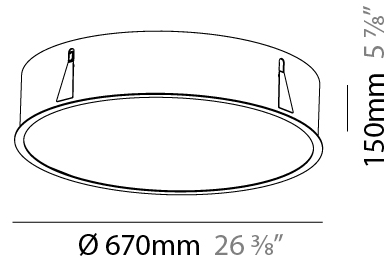

GENERAL

Series: Sign
Brand: Prolicht
Division: Architectural
Mounting Type: Recessed
Mounting Location: Ceiling
Subcategory: Ambient

PHYSICAL

Shape: Round
Diameter (mm): 670
Diameter (in): 26 ³/₈
Height (mm): 150
Height (in): 5 ⁷/₈
Ceiling Thickness (mm): 10 / 12 / 15 / 25
Ceiling Thickness (in): 3/8 or 1/2 or 9/16 or 1
Min. Recessing Depth (mm): 160
Min. Recessing Depth (in): 6 ⁵/₁₆
Light Distribution: Direct
Weight (kg): 8.574
Weight (lbs): 18.9
Diffuser: PMMA - Opal or Micro-Prism
Fixture Finish: SSR / BKV / CWI / CRY / HAB / UFT / ITA / RUA / FTG / MYG / LOD / PUS / FRO / FUP / KIA / POP / BLS / SPG / MEY / GOH / GUM / CHC / COM / ABZ / JAG / OBR / MOS / ROR
Fixture Material: Extruded Aluminum / Steel
Cut-out Measurements: 658mm / 25 7/8"

ELECTRICAL

Lamp Type: LED (Zhaga Standard)
Input Wattage (W): 66.5
Total Output Wattage (W): 57
Dimming: Tri-Mode (Non-Dimming and Phase Dimming (120Vac only) and 0-10V Dimming)
Driver Included: Yes
Driver Location: Integrated
Driver Type: Constant Current - Universal
Driver Class: Class 2
Input Voltage (V): 120 - 277
Constant Current (MA): 500

LED

Color Temperature (°K): 3000 / 4000
Max. Delivered Lumen (lm): 5880 / 6321 / 6450
Lamp Life (hrs): 50000

OPTICAL

RATINGS AND CERTIFICATIONS

Certified By: Certified for North American Standards
IP rating: IP20

658mm
25 7/8"

160mm
6 5/16"

10 - 25mm
3/4" - 1"