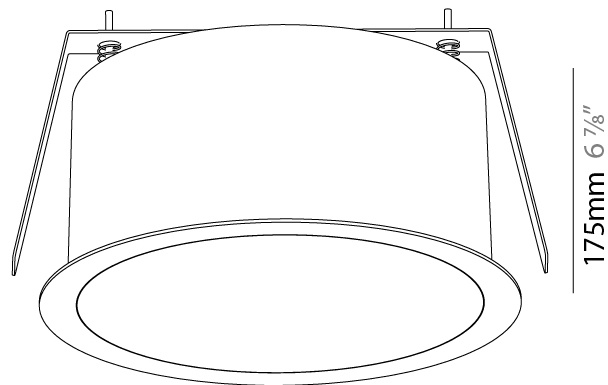

GENERAL

Series: Sign
Brand: Prolicht
Division: Architectural
Mounting Type: Recessed
Mounting Location: Ceiling
Subcategory: Ambient

PHYSICAL

Shape: Round
Diameter (mm): 313
Diameter (in): 12 5/16
Height (mm): 175
Height (in): 6 7/8
Ceiling Thickness (mm): 10 / 12.5 / 15 / 25 / 30
Ceiling Thickness (in): 3/8 or 1/2 or 9/16 or 1 or 1 3/16
Min. Recessing Depth (mm): 175
Min. Recessing Depth (in): 6 7/8
Light Distribution: Direct
Weight (kg): 3.229
Weight (lbs): 7.12
Diffuser: PMMA - Opal or Micro-Prism
Fixture Finish: SSR / BKV / CWI / CRY / HAB / UFT / ITA / RUA / FTG / MYG / LOD / PUS / FRO / FUP / KIA / POP / BLS / SPG / MEY / GOH / GUM / CHC / COM / ABZ / JAG / OBR / MOS / ROR
Fixture Material: Extruded Aluminum / Steel
Cut-out Measurements: 300mm / 11 13/16"

ELECTRICAL

Lamp Type: LED (Zhaga Standard)
Input Wattage (W): 16.5
Total Output Wattage (W): 12.75
Dimming: Tri-Mode (Non-Dimming and Phase Dimming (120Vac only) and 0-10V Dimming)
Driver Included: Yes
Driver Location: Integrated
Driver Type: Constant Current - Universal
Driver Class: Class 2
Input Voltage (V): 120 - 277
Constant Current (MA): 500

LED

Color Temperature (°K): 3000 / 4000
Max. Delivered Lumen (lm): 1230 / 1264 / 1290
CRI: >80 CRI
Lamp Life (hrs): 50000

OPTICAL

RATINGS AND CERTIFICATIONS

Certified By: Certified for North American Standards
IP rating: IP20

Ø 313mm 12 5/16"

300mm
11 13/16"

175mm
6 7/8"

10 - 30mm
3/8" - 1 1/16"