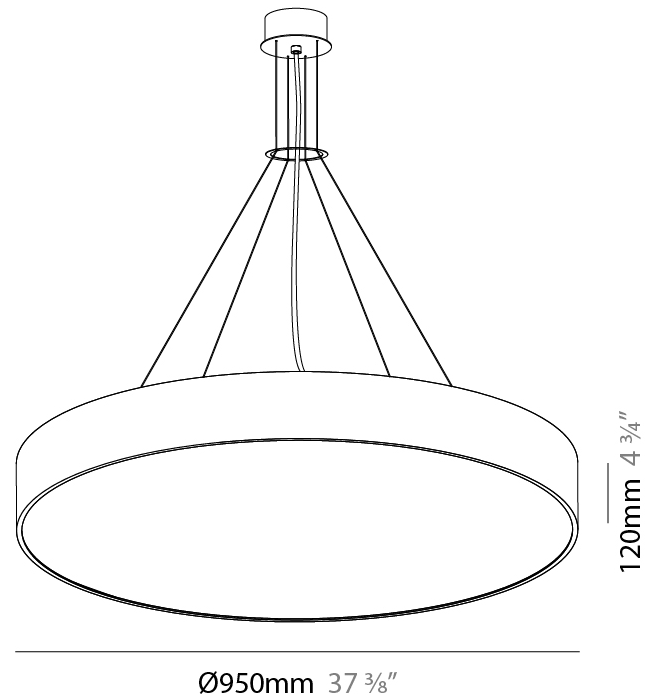

GENERAL

Series: Sign
Brand: Prolicht
Division: Architectural
Mounting Type: Suspension
Mounting Location: Ceiling
Subcategory: Pendant

PHYSICAL

Shape: Round
Diameter (mm): 950
Diameter (in): 37 ³/₈
Height (mm): 120
Height (in): 4 ³/₄
Max. Overall Height (mm): 2120
Max. Overall Height (in): 83 ⁷/₁₆
Light Distribution: Direct / Indirect
Weight (kg): 16.385
Weight (lbs): 36.12
Diffuser: PMMA - Opal or Micro-Prism
Fixture Finish: SSR / BKV / CWI / CRY / HAB / UFT / ITA / RUA / FTG / MYG / LOD / PUS / FRO / FUP / KIA / POP / BLS / SPG / MEY / GOH / GUM / CHC / COM / ABZ / JAG / OBR / MOS / ROR
Fixture Material: Extruded Aluminum / Steel
Cable Details: 2000mm or 6000mm Transparent Cable

ELECTRICAL

Lamp Type: LED (Zhaga Standard)
Input Wattage (W): 129.5/37.2
Total Output Wattage (W): 111/32
Dimming: Tri-Mode (Non-Dimming and Phase Dimming (120Vac only) and 0-10V Dimming)
Driver Included: Yes
Driver Location: Integrated
Driver Type: Constant Current - Universal
Driver Class: Class 1 and Class 2
Input Voltage (V): 120 - 277
Constant Current (MA): 500/700

LED

Color Temperature (°K): 2700 / 3000 / 3500 / 4000
Max. Delivered Lumen (lm): 17250 / 18404 / 18780
CRI: >80 CRI
Efficiency (%): 86
Lamp Life (hrs): 50000

OPTICAL

RATINGS AND CERTIFICATIONS

Certified By: Certified for North American Standards
IP rating: IP20

PROJECT _____
TYPE _____
SPECIFIER _____
QUANTITY _____
DATE _____